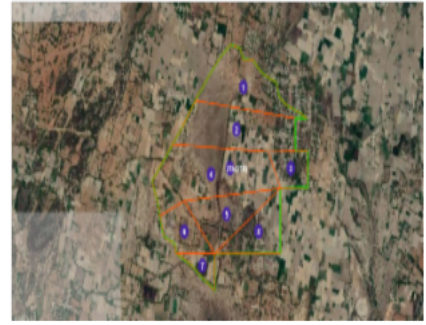

Nazri Naksha

Google Map View