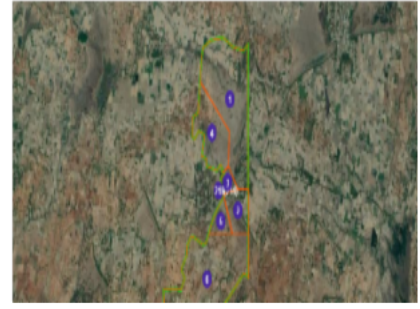

Nazri Naksha

Google Map View