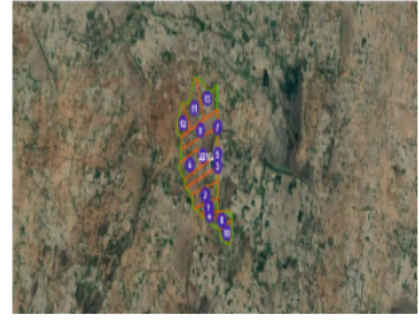

Nazri Naksha

Google Map View