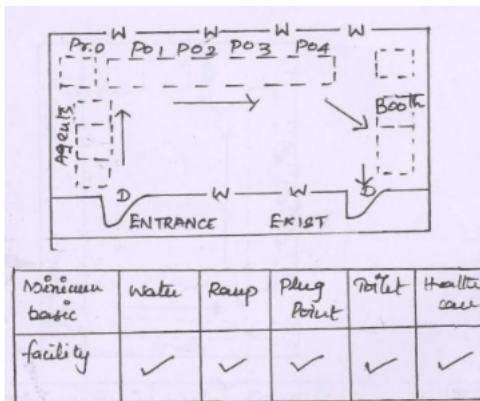

Nazri Naksha

Google Map View

Polling Station Building Front View

Polling Station Front View

Cad View

Key MAP View