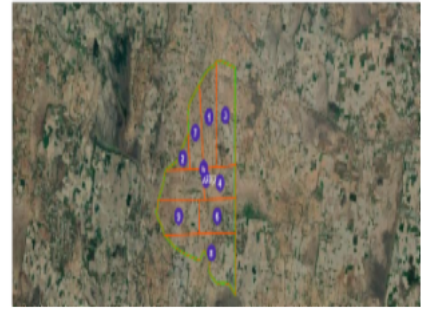

Nazri Naksha

Google Map View