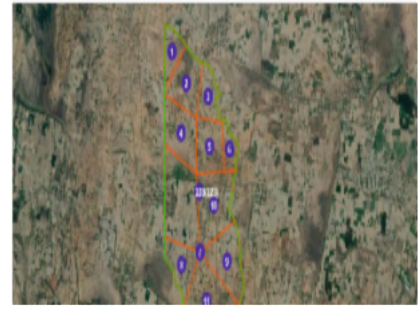

Nazri Naksha

Google Map View