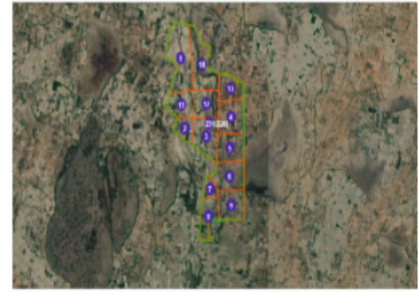

Nazri Naksha

Google Map View