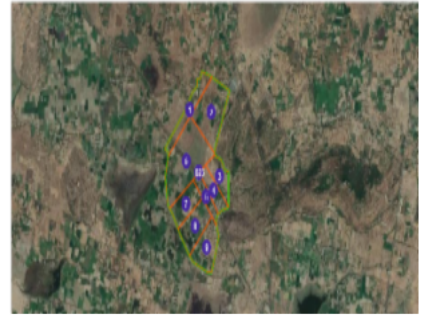

Nazri Naksha

Google Map View