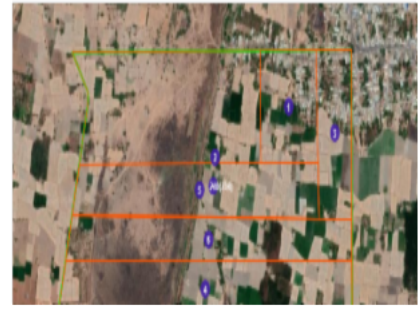

Nazri Naksha

Google Map View