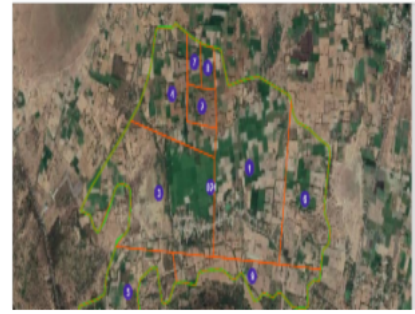

Nazri Naksha

Google Map View