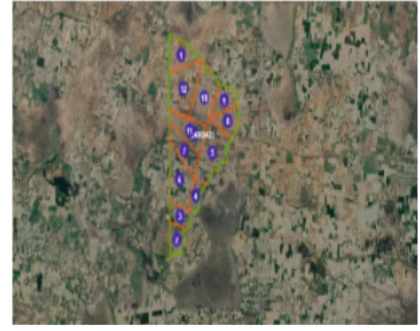

Nazri Naksha

Google Map View