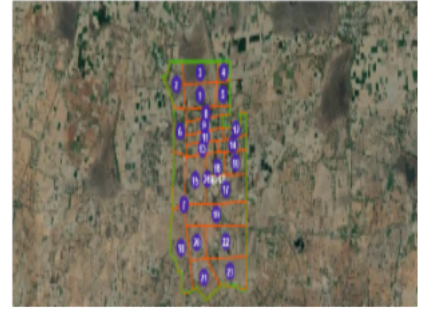

Nazri Naksha

Google Map View