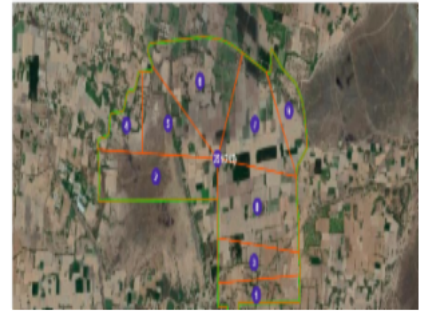

Nazri Naksha

Google Map View