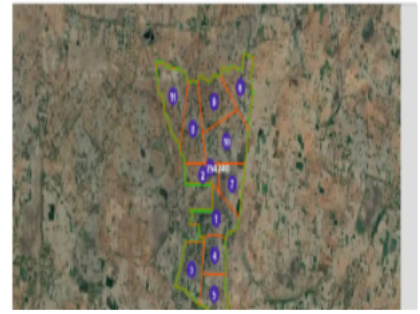

Nazri Naksha

Google Map View