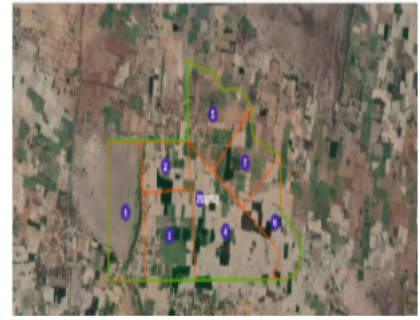

Nazri Naksha

Google Map View