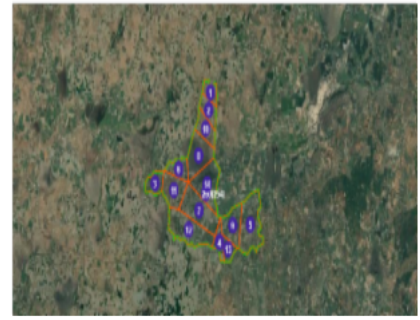

Nazri Naksha

Google Map View