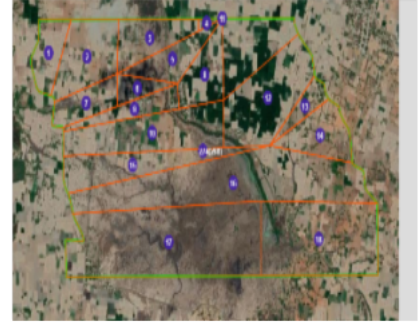

Nazri Naksha

Google Map View