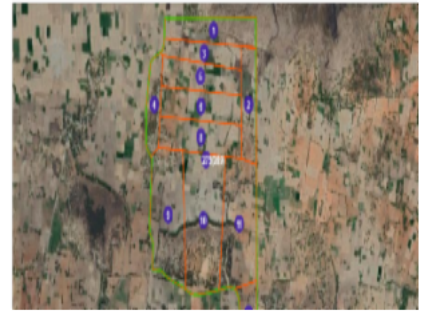

Nazri Naksha

Google Map View