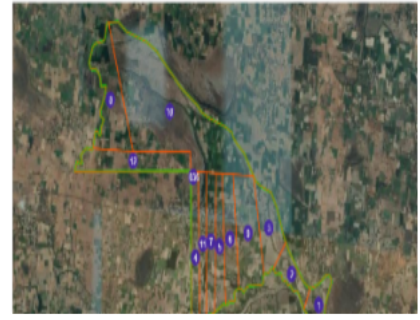

Nazri Naksha

Google Map View