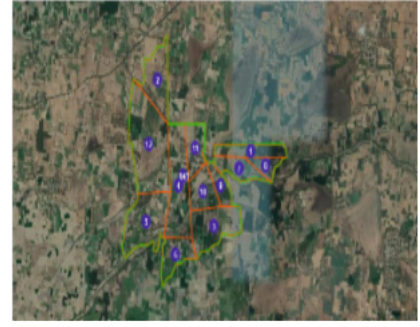

Nazri Naksha

Google Map View