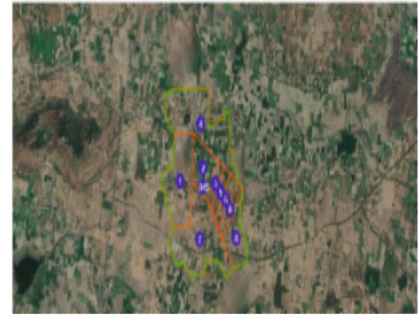

Nazri Naksha

Google Map View