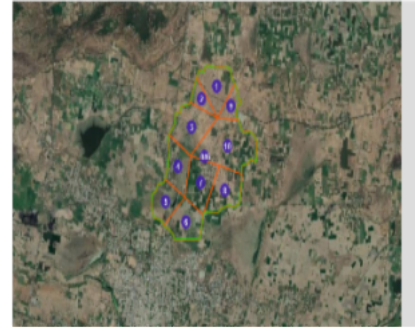

Nazri Naksha

Google Map View