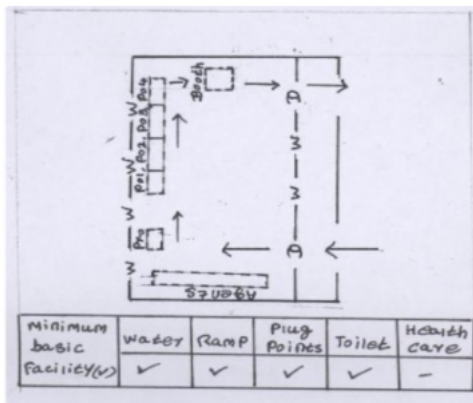

Nazri Naksha

Google Map View

Polling Station Building Front View

Polling Station Front View

Cad View

Key MAP View