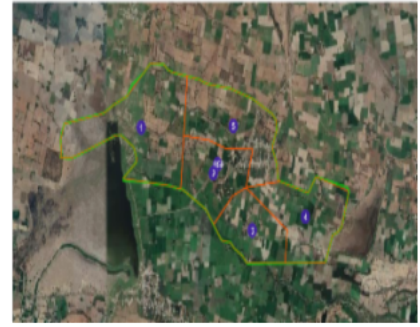

Nazri Naksha

Google Map View