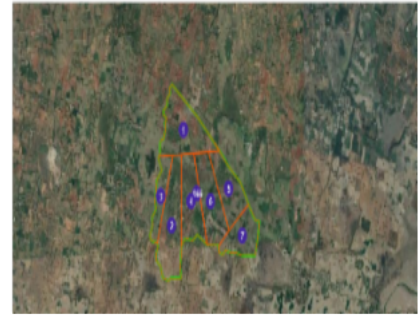

Nazri Naksha

Google Map View