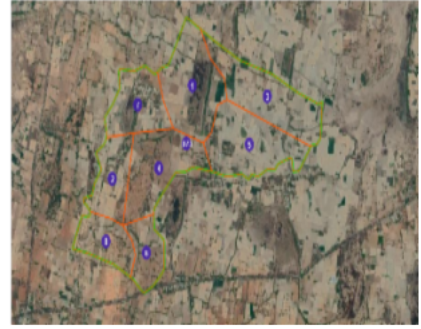

Nazri Naksha

Google Map View