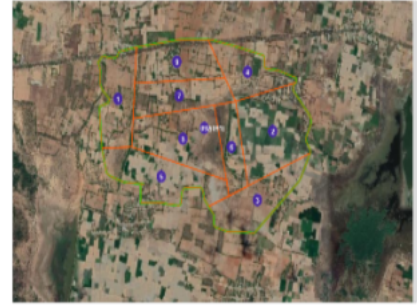

Nazri Naksha

Google Map View