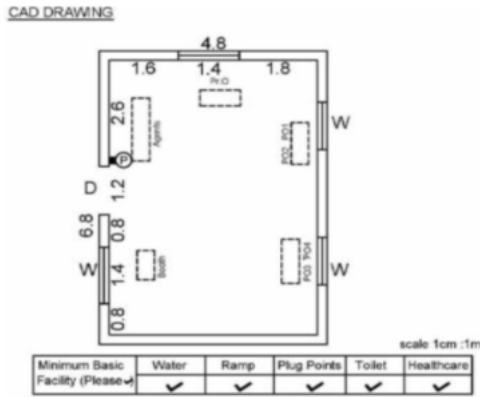

Nazri Naksha

Google Map View

Polling Station Building Front View

Polling Station Front View

Cad View

Key MAP View