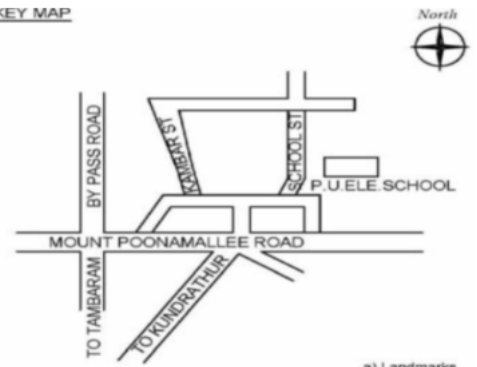

scale 1cm : 1m

Minimum Basic Facility (Please)	Water	Ramp	Plug Points	Toilet	Healthcare
	✓	✓	✓	✓	✓

KEY MAP