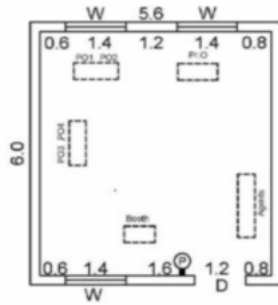

Google Map View

Polling Station Building Front View

Polling Station Front View

Cad View

Key MAP View

CAD DRAWING

scale 1cm : 1m

Minimum Basic Facility (Please)	Water	Ramp	Plug Points	Toilet	Healthcare
	✓	✓	✓	✓	✓