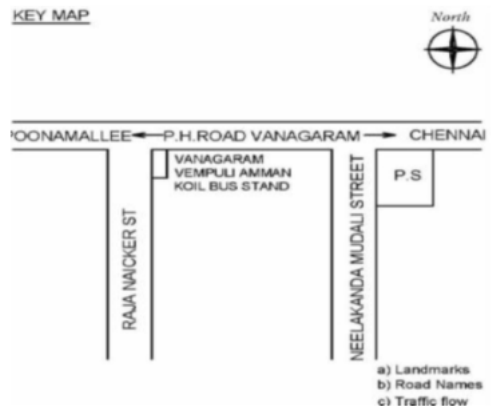

Nazri Naksha

Google Map View

Polling Station Building Front View

Polling Station Front View

Cad View

Key MAP View

KEY MAP