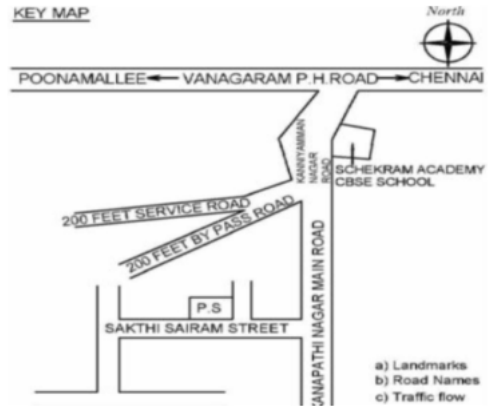

scale 1cm :1m

Minimum Basic Facility (Please✓)	Water	Ramp	Plug Points	Toilet	Healthcare
	✓	✓	✓	✓	✓

KEY MAP