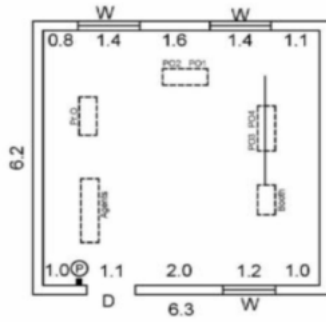

Google Map View

Polling Station Building Front View

Polling Station Front View

Cad View

Key MAP View

CAD DRAWING

scale 1cm :1m

Minimum Basic Facility (Please✓)	Water	Ramp	Plug Points	Toilet	Healthcare
	✓	✓	✓	✓	✓