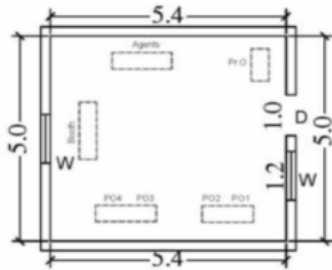

Google Map View

Polling Station Building Front View

Polling Station Front View

Cad View

Key MAP View

CAD DRAWING

scale 1cm : 1m

Minimum Basic Facility (Please)	Water	Ramp	Plug Points	Toilet	Healthcare
	✓	✓	✓	✓	✓