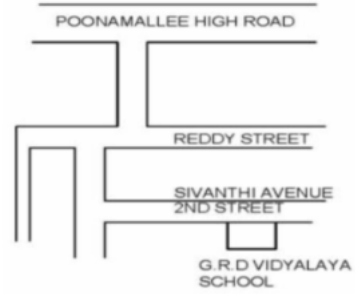

- a) Landmarks
- b) Road Names
- c) Traffic flow