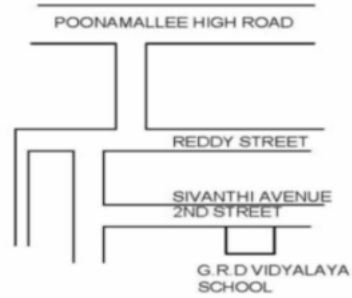

Polling Station Front View

Cad View

CAD DRAWING

scale 1cm : 1m

Minimum Basic Facility (Please)	Water	Ramp	Plug Points	Toilet	Healthcare
✓	✓	✓	✓	✓	✓

Key MAP View

KEY MAP

- a) Landmarks
- b) Road Name
- c) Traffic flow