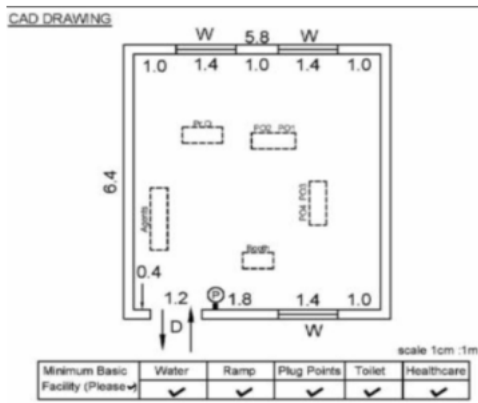

Nazri Naksha

Google Map View

Polling Station Building Front View

Polling Station Front View

Cad View

Key MAP View