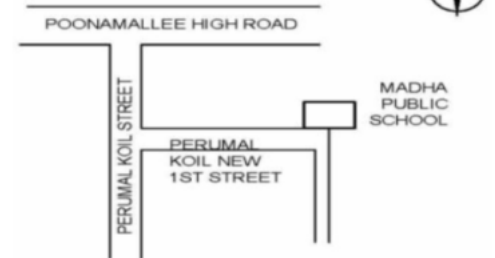

scale 1cm : 1m

Minimum Basic Facility (Please)	Water	Ramp	Plug Points	Toilet	Healthcare
	✓	✓	✓	✓	✓

KEY MAP