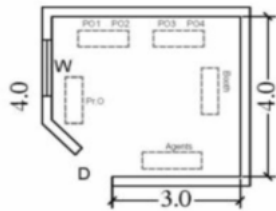

Google Map View

Polling Station Building Front View

Polling Station Front View

Cad View

Key MAP View

CAD DRAWING

scale 1cm : 1m

Minimum Basic Facility (Please)	Water	Ramp	Plug Points	Toilet	Healthcare
	✓	✓	✓	✓	✓