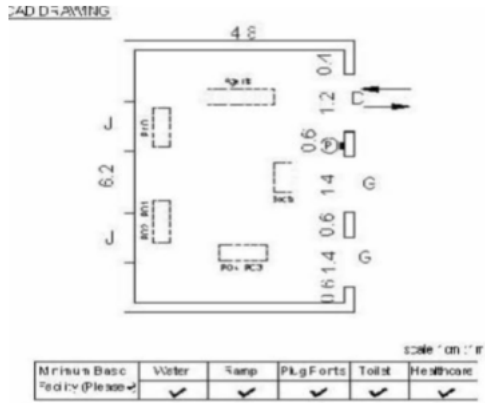

Nazri Naksha

Google Map View

Polling Station Building Front View

Polling Station Front View

Cad View

Key MAP View