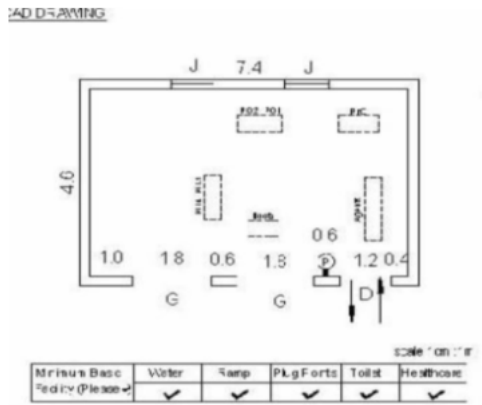

Nazri Naksha

Google Map View

Polling Station Building Front View

Polling Station Front View

Cad View

Key MAP View