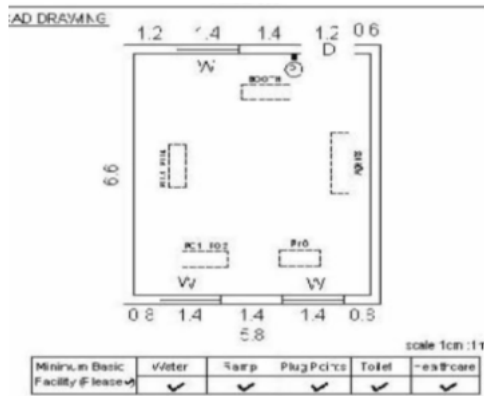

Nazri Naksha

Google Map View

Polling Station Building Front View

Polling Station Front View

Cad View

Key MAP View