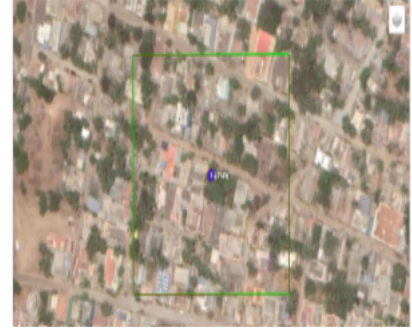

Nazri Naksha

Google Map View