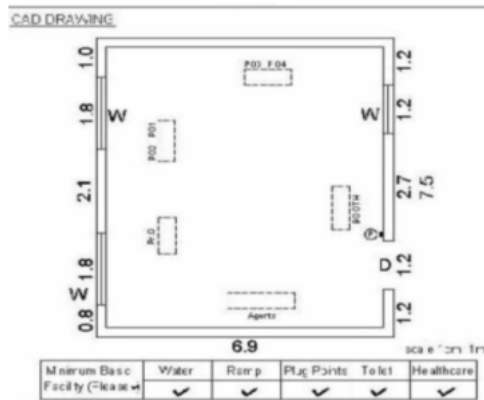

Nazri Naksha

Google Map View

Polling Station Building Front View

Polling Station Front View

Cad View

Key MAP View