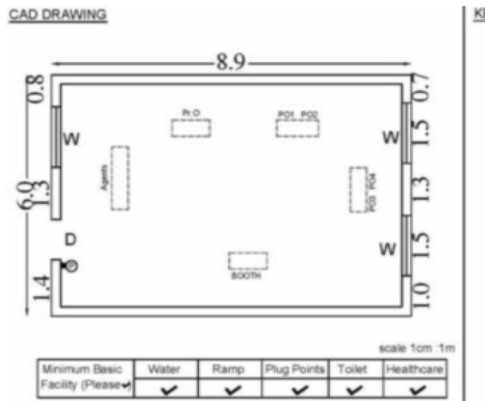

Nazri Naksha

Google Map View

Polling Station Building Front View

Polling Station Front View

Cad View

Key MAP View