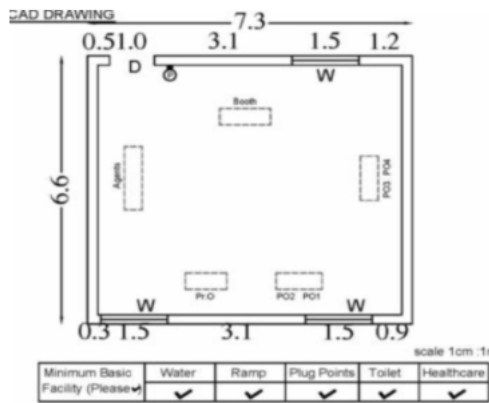

Nazri Naksha

Google Map View

Polling Station Building Front View

Polling Station Front View

Cad View

Key MAP View