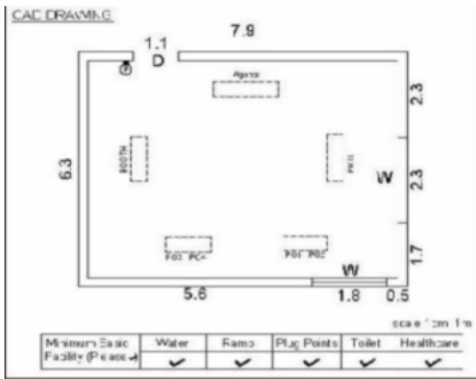

Nazri Naksha

Google Map View

Cad View