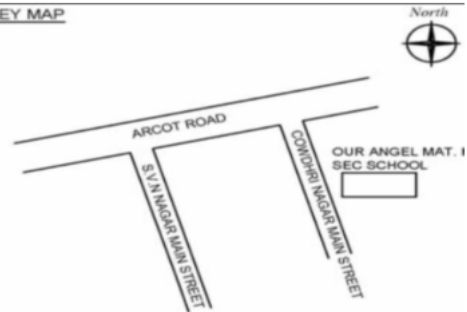

Polling Station Front View

Cad View

Key MAP View

AD DRAWING

scale 1cm : 1m

Minimum Basic Facility (Please)	Water	Ramp	Plug Points	Toilet	Healthcare
	✓	✓	✓	✓	✓

KEY MAP

- a) Landmarks
- b) Road Name
- c) Traffic flow