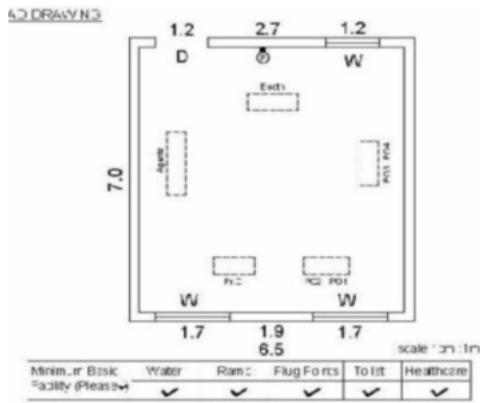

Nazri Naksha

Google Map View

Polling Station Building Front View

Polling Station Front View

Cad View

Key MAP View