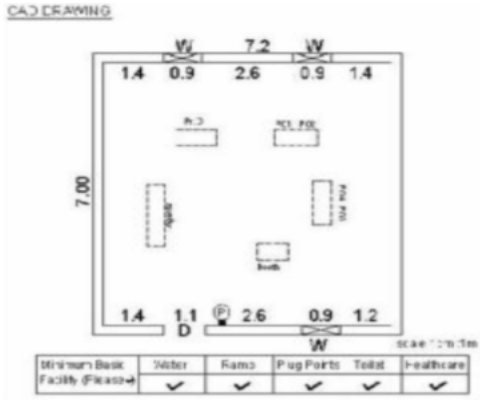

Nazri Naksha

Google Map View

Polling Station Building Front View

Polling Station Front View

Cad View

Key MAP View