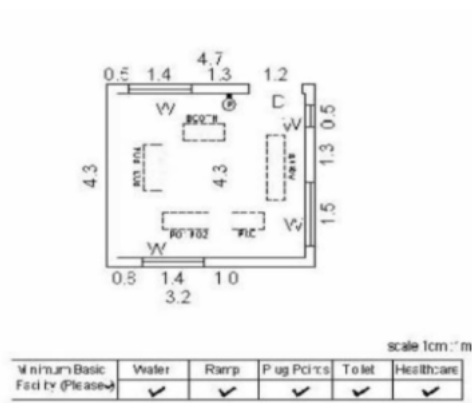

Nazri Naksha

Google Map View

Polling Station Building Front View

Polling Station Front View

Cad View

Key MAP View