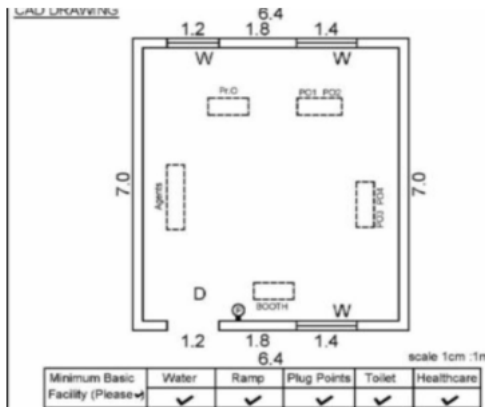

Nazri Naksha

Google Map View

Polling Station Building Front View

Polling Station Front View

Cad View

Key MAP View