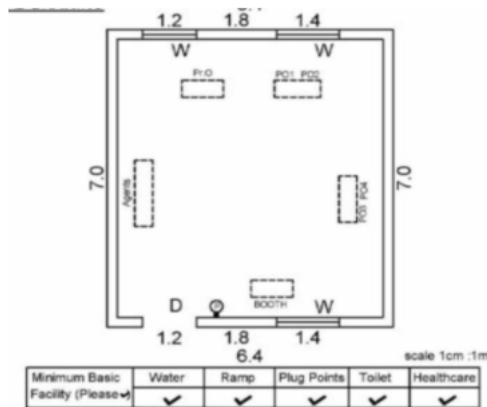

Nazri Naksha

Google Map View

Polling Station Building Front View

Polling Station Front View

Cad View

Key MAP View