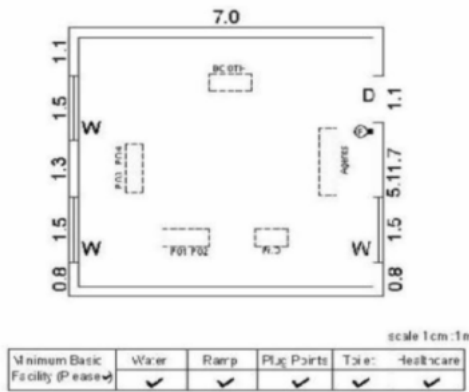

Nazri Naksha

Google Map View

Polling Station Building Front View

Polling Station Front View

Cad View

Key MAP View